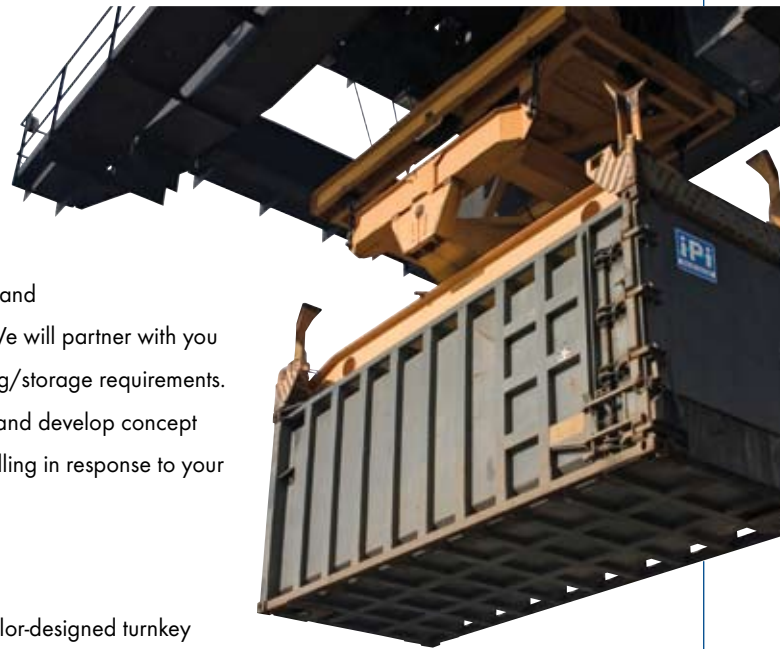

Turnkey operation

Supplying a quality and specific tailor-designed turnkey operation is what we are renowned for and proudly, our corporate client list is growing as a result. If you would like more information about how we can assist you, contact Scott O'Reilly on Scott.OReilly@CEO.iPiGroup.com.pg.